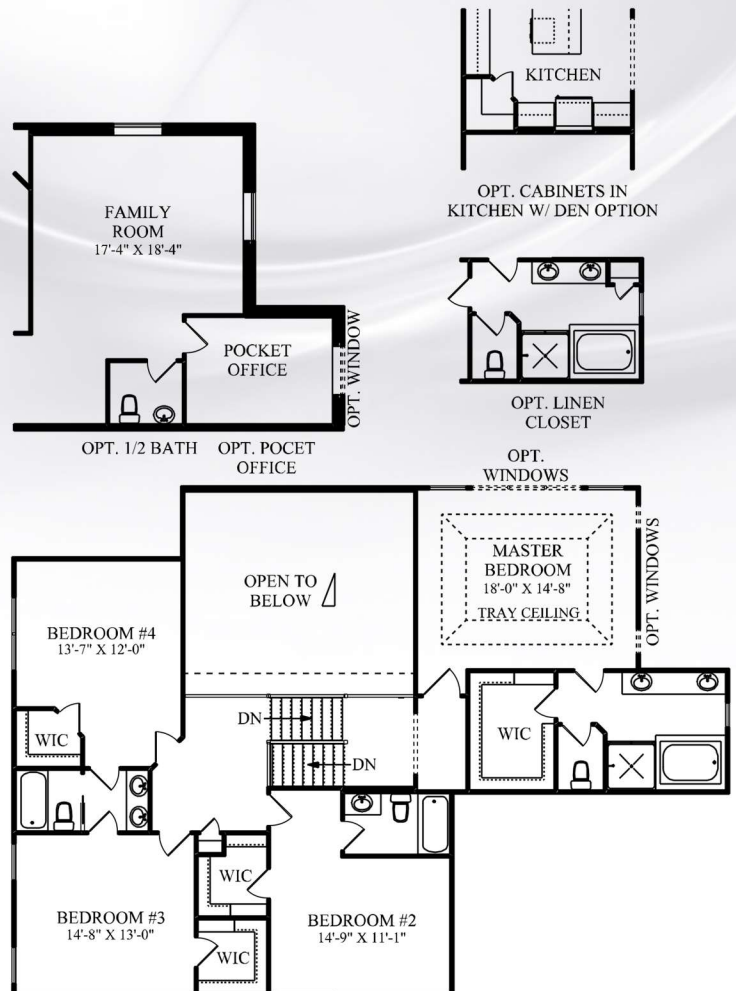

Central Ohio's Premier
Craftsman Style Home Builder.

THE OXFORD-A

Multi-Level – 3,388 Sq Ft
4 Bed/3.5 Baths/3 Car Garage

Main Floor - 1848 Square Feet

Upper Floor - 1540 Square Feet

Prices, floor plans, renderings, specifications and methods of construction are subject to change without notice. The square footage is an approximation and may vary slightly from model homes. All renderings and floor plans may include optional features. This brochure is for illustrative purposes only and is not part of a legal contract.