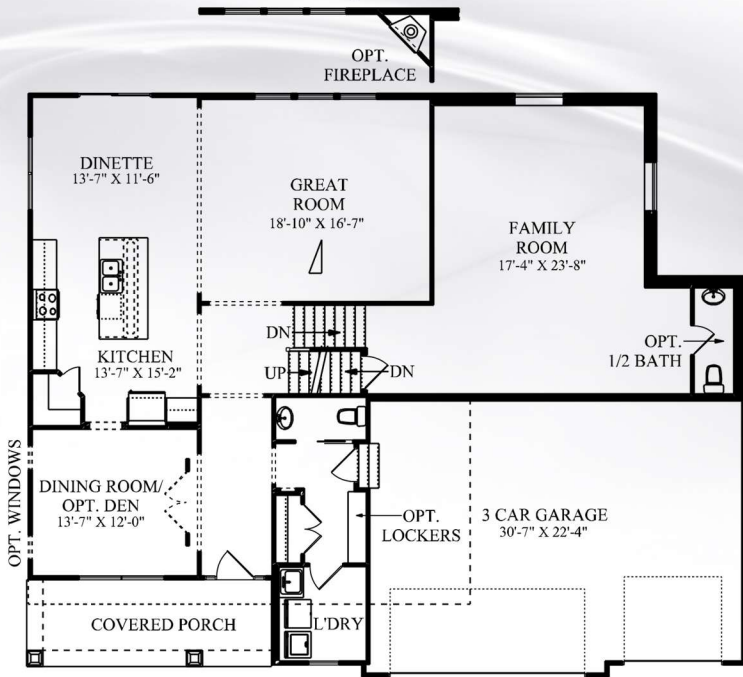

Central Ohio's Premier
Craftsman Style Home Builder.

THE OXFORD-A

Multi-Level – 3,388 Sq Ft
4 Bed/3.5 Baths/3 Car Garage

Main Floor - 1848 Square Feet

Upper Floor - 1540 Square Feet

Prices, floor plans, renderings, specifications and methods of construction are subject to change without notice. The square footage is an approximation and may vary slightly from model homes. All renderings and floor plans may include optional features. This brochure is for illustrative purposes only and is not part of a legal contract.