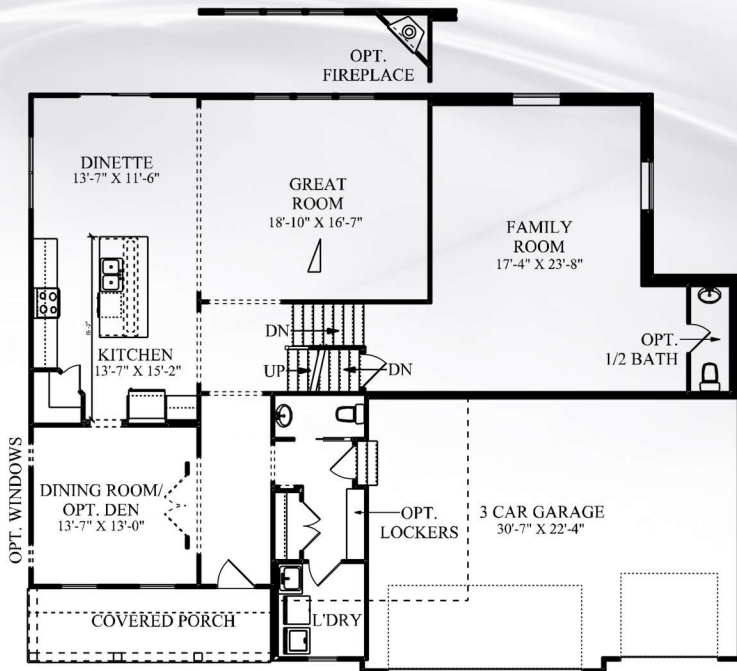

Central Ohio's Premier
Craftsman Style Home Builder.

THE OXFORD-B

Multi-Level – 3,429 Sq Ft
4 Bed/3.5 Baths/3 Car Garage

Main Floor - 1868 Square Feet

Upper Floor - 1561 Square Feet

Prices, floor plans, renderings, specifications and methods of construction are subject to change without notice. The square footage is an approximation and may vary slightly from model homes. All renderings and floor plans may include optional features. This brochure is for illustrative purposes only and is not part of a legal contract.