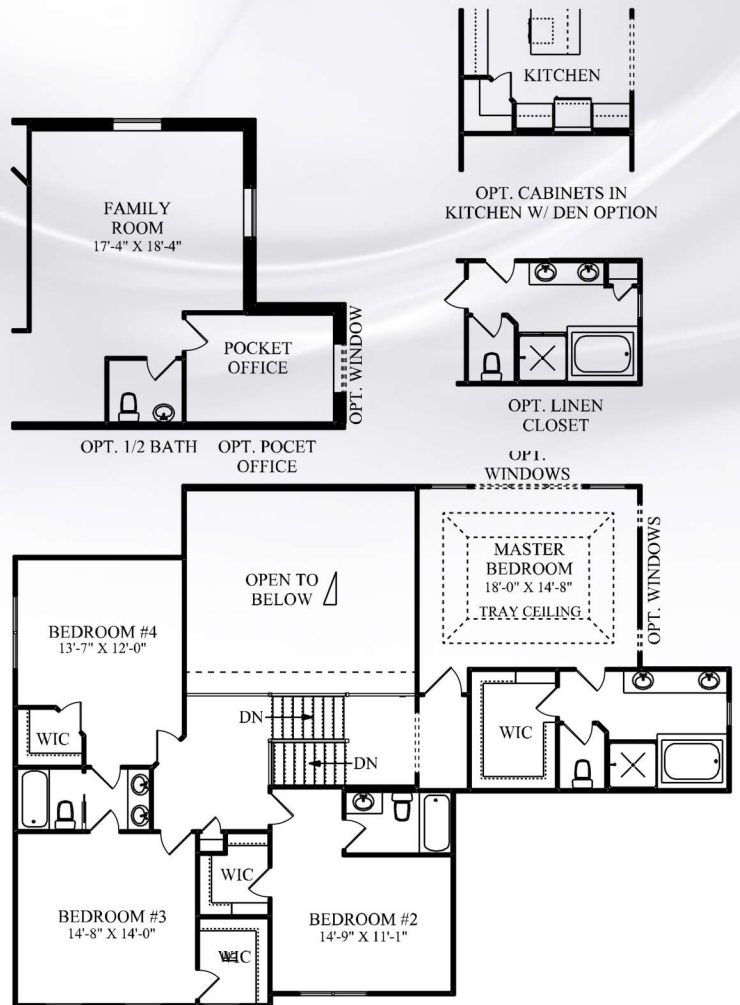

Central Ohio's Premier
Craftsman Style Home Builder.

THE OXFORD-B

Multi-Level – 3,429 Sq Ft
4 Bed/3.5 Baths/3 Car Garage

Main Floor - 1868 Square Feet

Upper Floor - 1561 Square Feet

Prices, floor plans, renderings, specifications and methods of construction are subject to change without notice. The square footage is an approximation and may vary slightly from model homes. All renderings and floor plans may include optional features. This brochure is for illustrative purposes only and is not part of a legal contract.