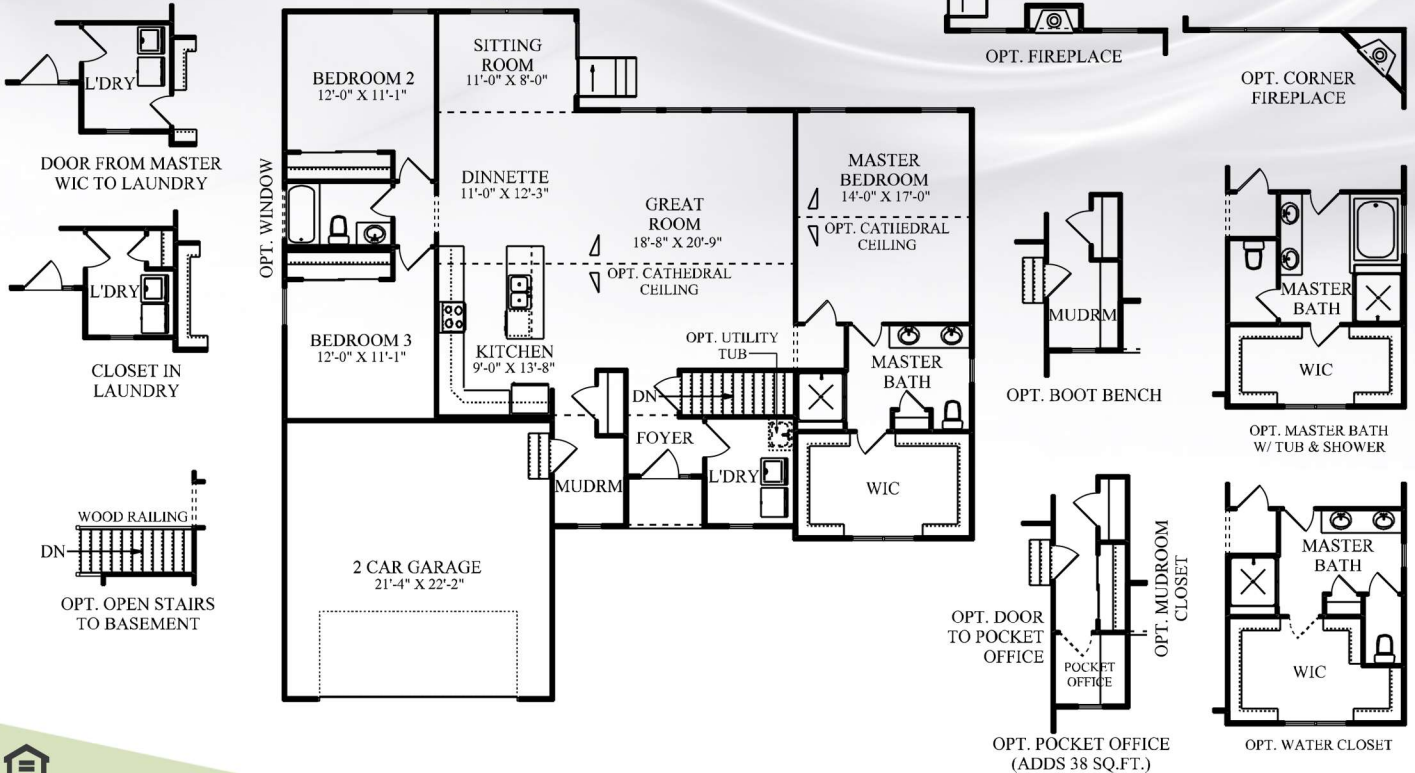

Central Ohio's Premier
Craftsman Style Home Builder.

THE ALBANY

Ranch – 1,902 to 1,940 Sq Ft
3 Bed/2 Baths/2 Car Garage

Main Floor - 1902 Square Feet

Prices, floor plans, renderings, specifications and methods of construction are subject to change without notice. The square footage is an approximation and may vary slightly from model homes. All renderings and floor plans may include optional features. This brochure is for illustrative purposes only and is not part of a legal contract.