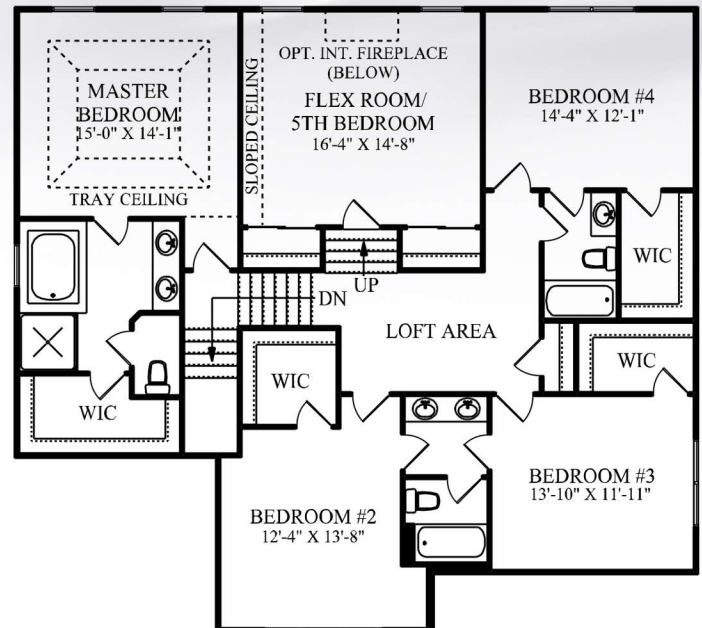

Central Ohio's Premier
Craftsman Style Home Builder.

THE MADISON

Multi-Level – Flexible Options/3,589 Sq Ft
4-5 Bed/3.5-4.5 Baths/2-3 Car Garage

Main Floor - 1807 Square Feet

Upper Floor - 1782 Square Feet

(614) 529-2927

www.Regent-Homes.com

THE MADISON

Multi-Level – Flexible Options/3,589 Sq Ft
4-5 Bed/3.5-4.5 Baths/2-3 Car Garage

Garage Options

OPT. 2-CAR SIDE LOAD GARAGE

OPT. 3-CAR FRONT LOAD GARAGE

OPT. 3-CAR SIDE LOAD GARAGE

OPT. 2-CAR SIDE LOAD GARAGE
W/ 1-CAR FRONT LOAD GARAGE