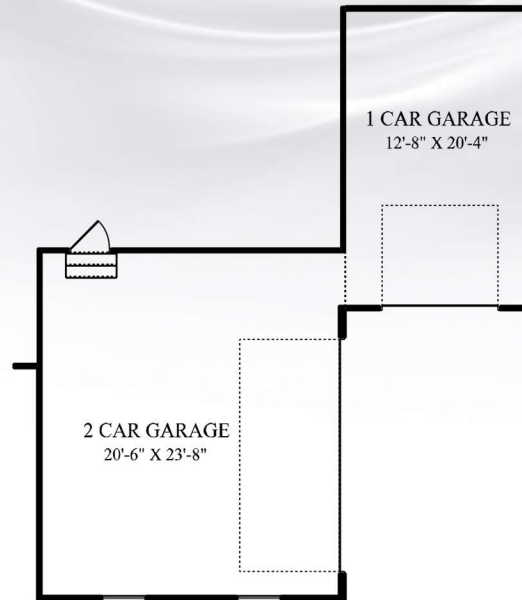

Central Ohio's Premier
Craftsman Style Home Builder.

THE MADISON

Multi-Level – Flexible Options/3,589 Sq Ft
4-5 Bed/3.5-4.5 Baths/2-3 Car Garage

Main Floor - 1807 Square Feet

Upper Floor - 1782 Square Feet

(614) 529-2927

www.Regent-Homes.com

THE MADISON

Multi-Level – Flexible Options/3,589 Sq Ft
4-5 Bed/3.5-4.5 Baths/2-3 Car Garage

Garage Options

OPT. 2-CAR SIDE LOAD GARAGE

OPT. 3-CAR FRONT LOAD GARAGE

OPT. 3-CAR SIDE LOAD GARAGE

OPT. 2-CAR SIDE LOAD GARAGE
W/ 1-CAR FRONT LOAD GARAGE