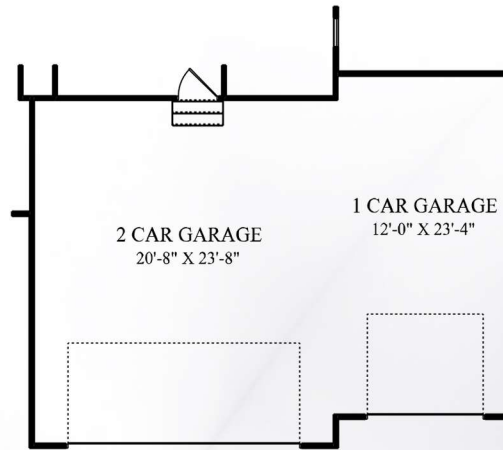

Central Ohio's Premier
Craftsman Style Home Builder.

THE MADISON

Multi-Level – Flexible Options/3,589 Sq Ft
4-5 Bed/3.5-4.5 Baths/2-3 Car Garage

Main Floor - 1807 Square Feet

Upper Floor - 1782 Square Feet

(614) 529-2927

www.Regent-Homes.com

THE MADISON

Multi-Level – Flexible Options/3,589 Sq Ft
4-5 Bed/3.5-4.5 Baths/2-3 Car Garage

Garage Options

OPT. 2-CAR SIDE LOAD GARAGE

OPT. 3-CAR FRONT LOAD GARAGE

OPT. 3-CAR SIDE LOAD GARAGE

OPT. 2-CAR SIDE LOAD GARAGE
W/ 1-CAR FRONT LOAD GARAGE