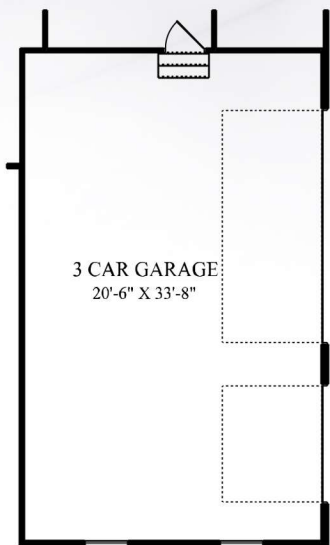

Central Ohio's Premier
Craftsman Style Home Builder.

THE MADISON

Multi-Level – Flexible Options/3,589 Sq Ft
4-5 Bed/3.5-4.5 Baths/2-3 Car Garage

Main Floor - 1807 Square Feet

Upper Floor - 1782 Square Feet

(614) 529-2927

www.Regent-Homes.com

THE MADISON

Multi-Level – Flexible Options/3,589 Sq Ft
4-5 Bed/3.5-4.5 Baths/2-3 Car Garage

Garage Options

OPT. 2-CAR SIDE LOAD GARAGE

OPT. 3-CAR FRONT LOAD GARAGE

OPT. 3-CAR SIDE LOAD GARAGE

OPT. 2-CAR SIDE LOAD GARAGE
W/ 1-CAR FRONT LOAD GARAGE