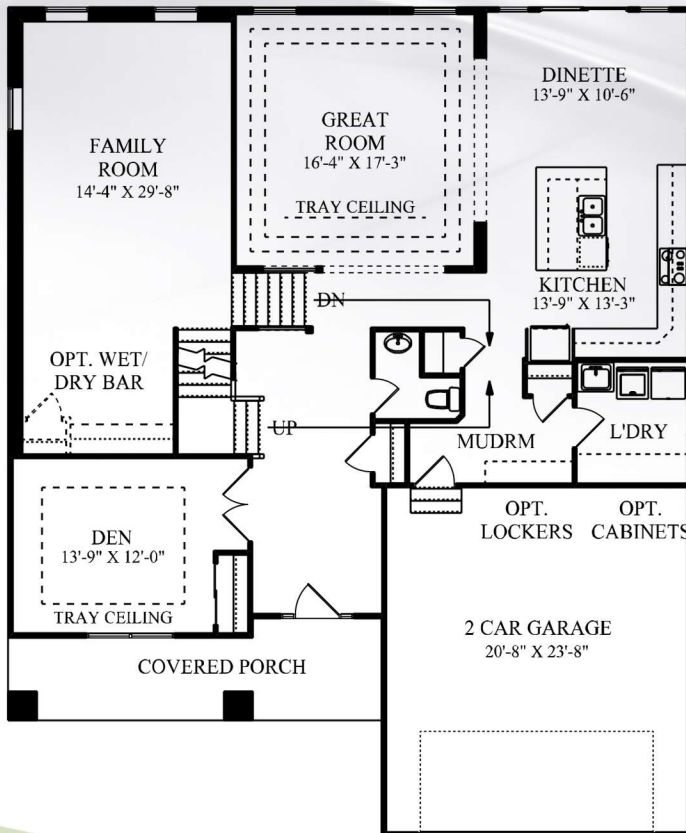

Central Ohio's Premier
Craftsman Style Home Builder.

THE MADISON

Multi-Level – Flexible Options/3,589 Sq Ft
4-5 Bed/3.5-4.5 Baths/2-3 Car Garage

Main Floor - 1807 Square Feet

Upper Floor - 1782 Square Feet

Prices, floor plans, renderings, specifications and methods of construction are subject to change without notice. The square footage is an approximation and may vary slightly from model homes. All renderings and floor plans may include optional features. This brochure is for illustrative purposes only and is not part of a legal contract.

(614) 529-2927

www.Regent-Homes.com

THE MADISON

Multi-Level – Flexible Options/3,589 Sq Ft
4-5 Bed/3.5-4.5 Baths/2-3 Car Garage

Garage Options

OPT. 2-CAR SIDE LOAD GARAGE

OPT. 3-CAR FRONT LOAD GARAGE

OPT. 3-CAR SIDE LOAD GARAGE

OPT. 2-CAR SIDE LOAD GARAGE
W/ 1-CAR FRONT LOAD GARAGE