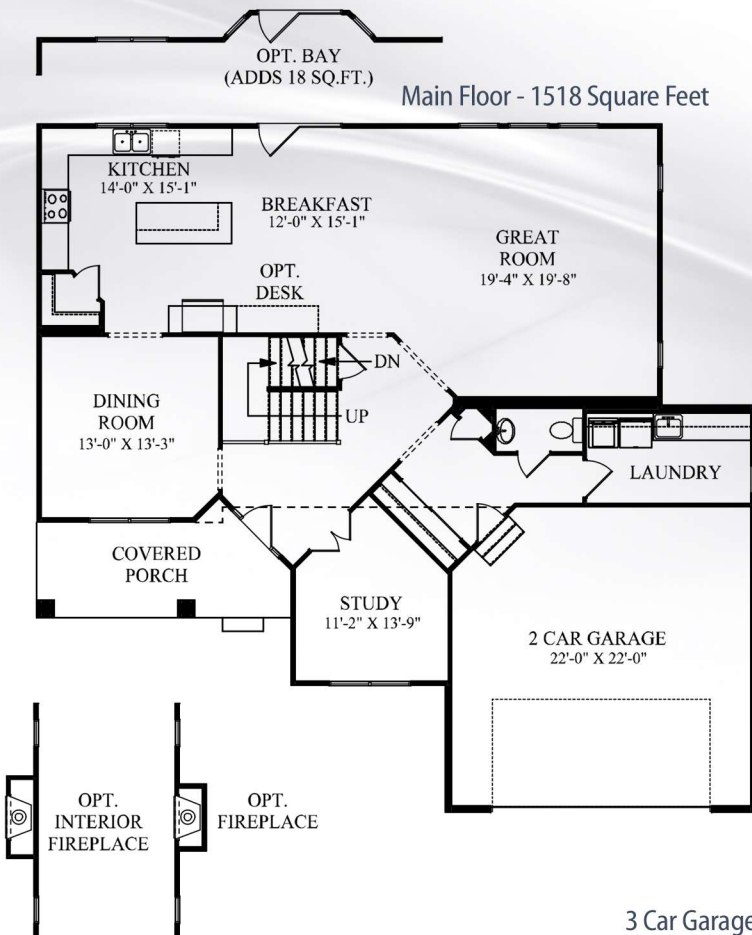

Central Ohio's Premier
Craftsman Style Home Builder.

THE CAMBRIDGE

2 Story – Flexible Options / 2,698 to 2,787 Sq Ft
4 Bed/2.5 Baths/2-3 Car Garage

3 Car Garage Option adds 71 Sq Ft

Prices, floor plans, renderings, specifications and methods of construction are subject to change without notice. The square footage is an approximation and may vary slightly from model homes. All renderings and floor plans may include optional features. This brochure is for illustrative purposes only and is not part of a legal contract.