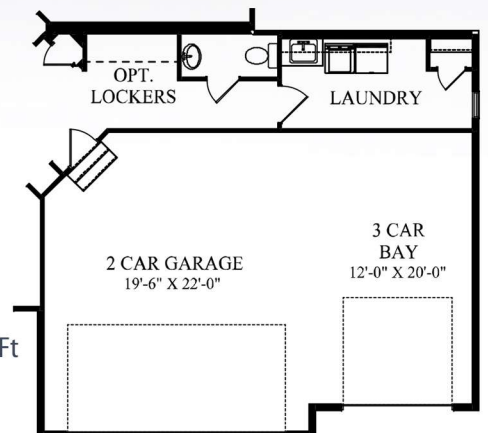

Central Ohio's Premier
Craftsman Style Home Builder.

THE CAMBRIDGE

2 Story – Flexible Options / 2,698 to 2,787 Sq Ft
4 Bed/2.5 Baths/2-3 Car Garage

3 Car Garage Option adds 71 Sq Ft

Prices, floor plans, renderings, specifications and methods of construction are subject to change without notice. The square footage is an approximation and may vary slightly from model homes. All renderings and floor plans may include optional features. This brochure is for illustrative purposes only and is not part of a legal contract.