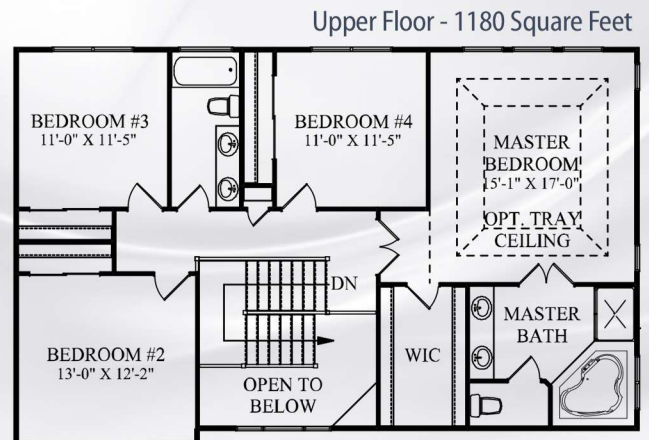

Central Ohio's Premier
Craftsman Style Home Builder.

THE CAMBRIDGE

2 Story – Flexible Options / 2,698 to 2,787 Sq Ft
4 Bed/2.5 Baths/2-3 Car Garage

3 Car Garage Option adds 71 Sq Ft

Prices, floor plans, renderings, specifications and methods of construction are subject to change without notice. The square footage is an approximation and may vary slightly from model homes. All renderings and floor plans may include optional features. This brochure is for illustrative purposes only and is not part of a legal contract.