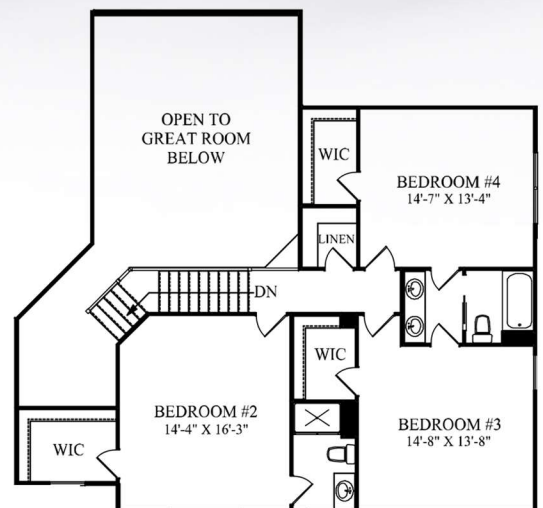

Central Ohio's Premier
Craftsman Style Home Builder.

THE ABERDEEN

2 Story – 1st Floor Master / 3,225 Sq. Ft
4 Bed/3.5Baths/2-3 Car Garage

Main Floor - 2201 Square Feet

Upper Floor - 1024 Square Feet

Prices, floor plans, renderings, specifications and methods of construction are subject to change without notice. The square footage is an approximation and may vary slightly from model homes. All renderings and floor plans may include optional features. This brochure is for illustrative purposes only and is not part of a legal contract.