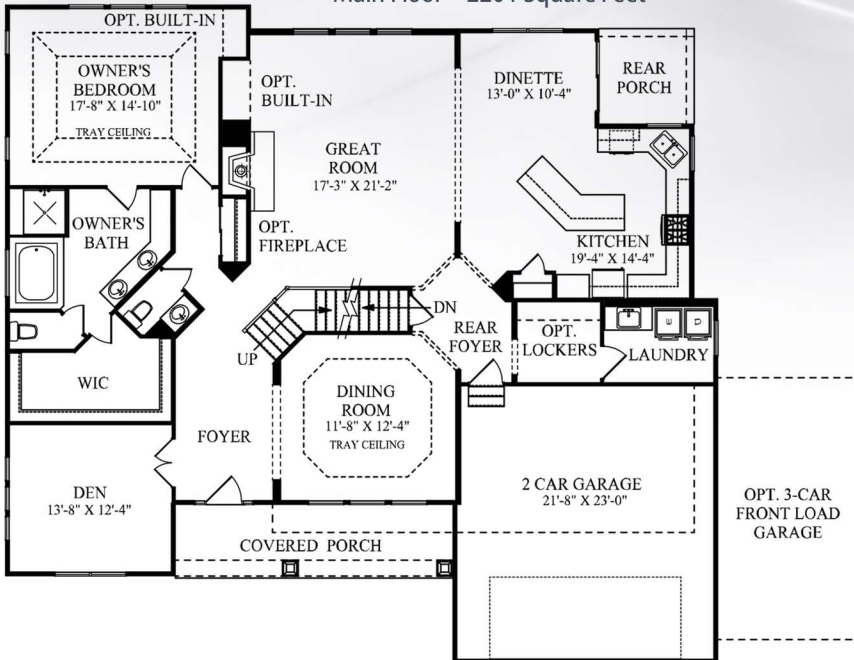

Central Ohio's Premier
Craftsman Style Home Builder.

THE ABERDEEN

2 Story – 1st Floor Master / 3,225 Sq. Ft
4 Bed/3.5Baths/2-3 Car Garage

Main Floor - 2201 Square Feet

Upper Floor - 1024 Square Feet

Prices, floor plans, renderings, specifications and methods of construction are subject to change without notice. The square footage is an approximation and may vary slightly from model homes. All renderings and floor plans may include optional features. This brochure is for illustrative purposes only and is not part of a legal contract.