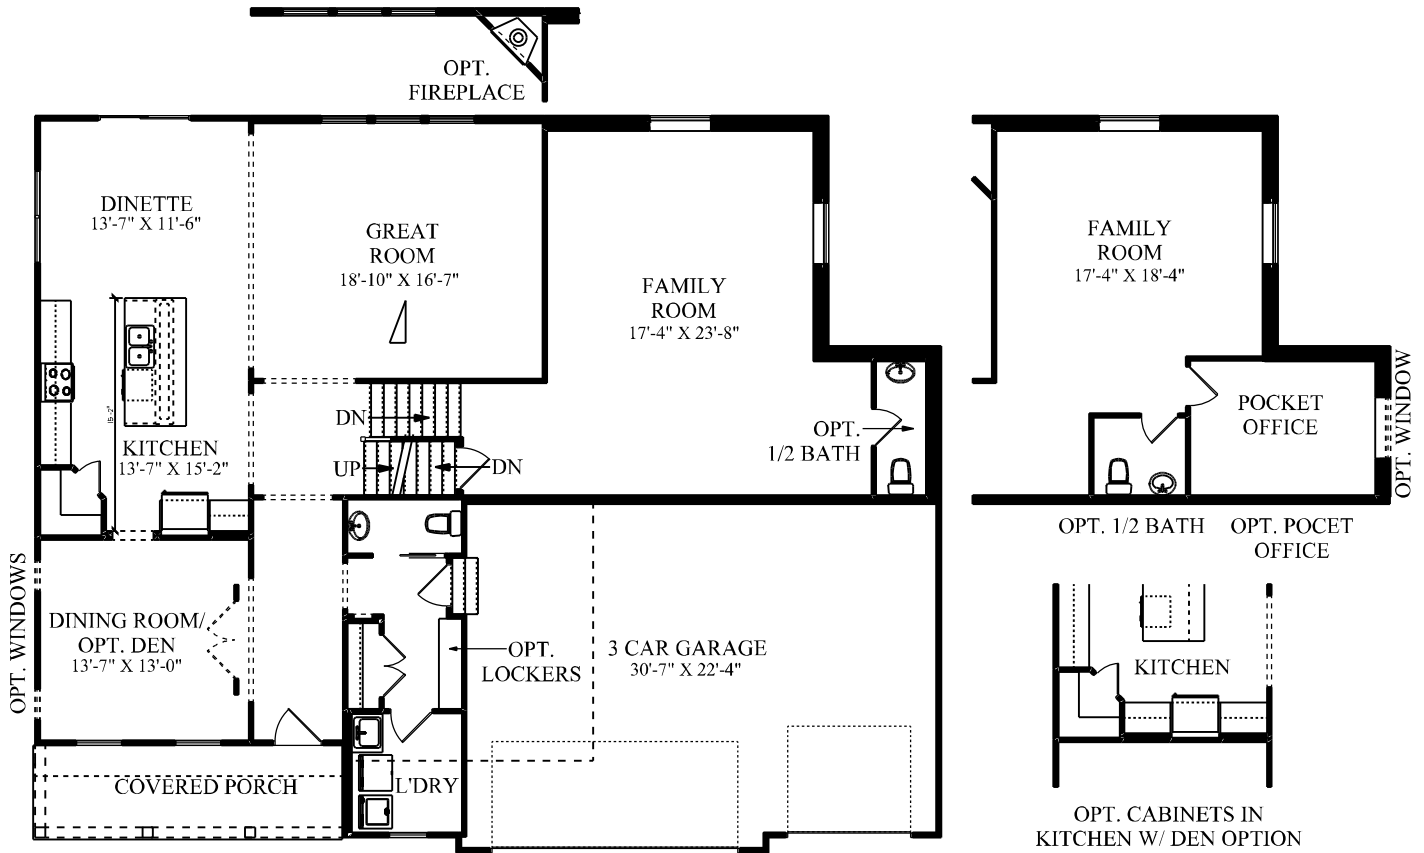

THE OXFORD

ELEVATION "B"

1ST FLOOR
1868 SQ.FT.

OPT. LINEN CLOSET

2ND FLOOR
1561 SQ.FT.

regent-homes.com

Elevations may show optional selections rather than standard. Please check with your sales consultant. The specifications and dimensions on this brochure are deemed reliable, but are not guaranteed and are subject to change without notice or obligation. The renderings are for illustration purposes only and are not part of a legal contract.