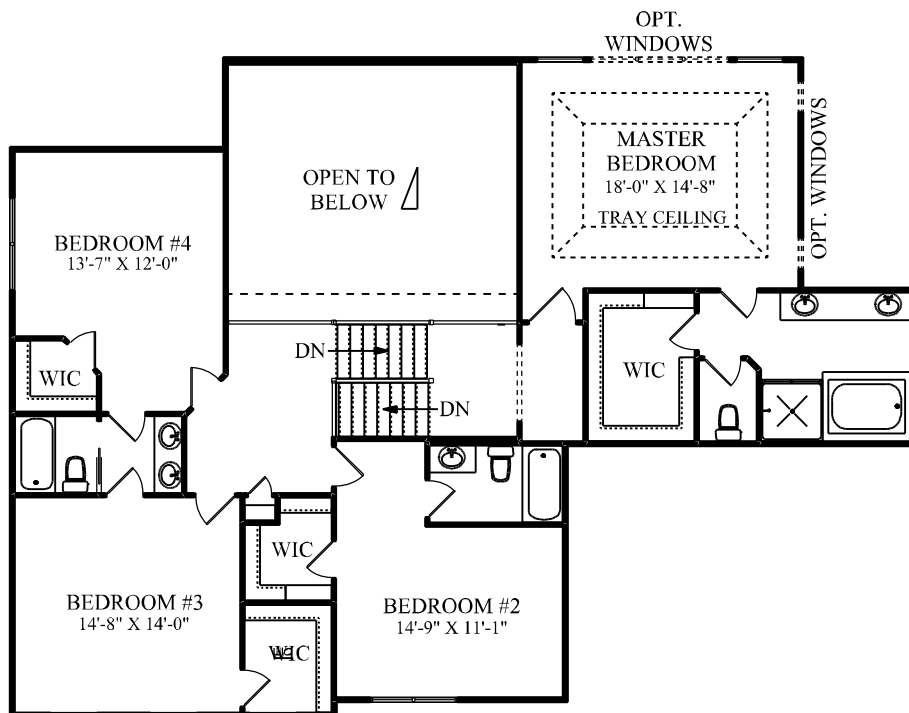

THE OXFORD

ELEVATION "B"

1ST FLOOR
1868 SQ.FT.

OPT. LINEN CLOSET

2ND FLOOR
1561 SQ.FT.

regent-homes.com

Elevations may show optional selections rather than standard. Please check with your sales consultant. The specifications and dimensions on this brochure are deemed reliable, but are not guaranteed and are subject to change without notice or obligation. The renderings are for illustration purposes only and are not part of a legal contract.